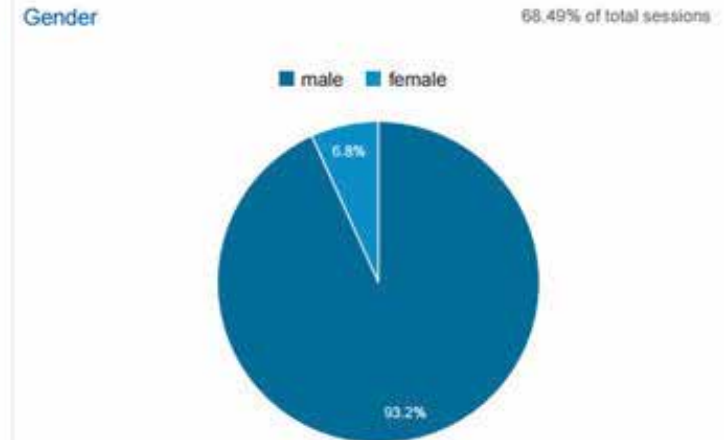

Key Metric:

Sessions	Users	Pageviews	Pages / Session
18,097,885	3,567,241	83,762,196	4.63
Avg. Session Duration	Bounce Rate	% New Sessions	
00:05:36	15.97%	15.78%	

WEBSITE

bongda.com.vn

TRANG CHỦ

The screenshot shows a homepage layout for a sports website. At the top is a navigation bar with the site name and various menu items. Below this is a main content area with several sections:

- Super Leader Board** (970x90): A horizontal banner at the top of the main content area.
- Right 01** (300x250): A vertical sidebar on the right side of the main content area.
- Right 02** (300x250): A second vertical sidebar on the right side of the main content area.
- Leader Board 1** (728x90): A horizontal banner below the Super Leader Board.
- Leader Board 2** (728x90): A second horizontal banner below Leader Board 1.
- Hallpage 01** (300x600): A large vertical sidebar on the right side of the page, containing various sports-related images and text.
- Hallpage 02 (Sticky Ad)** (300x600): A second large vertical sidebar on the right side of the page, containing a sticky advertisement.