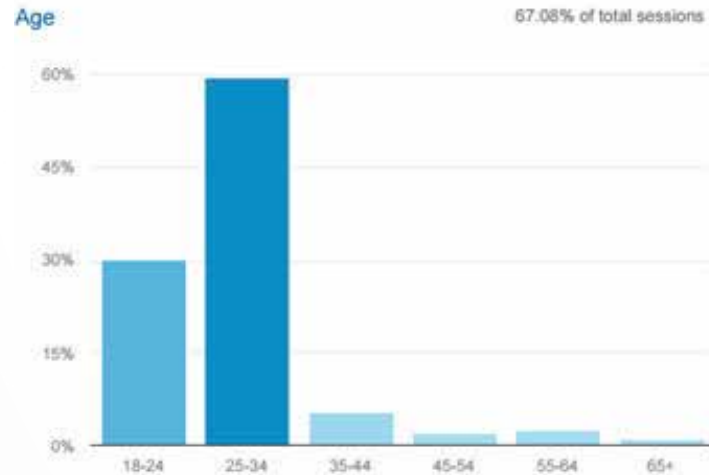

Key Metric:

Sessions	Users	Pageviews	Pages / Session
18,097,885	3,567,241	83,762,196	4.63
Avg. Session Duration	Bounce Rate	% New Sessions	
00:05:36	15.97%	15.78%	

WEBSITE

bongda.com.vn

TRANG CHỦ

The screenshot shows a homepage layout for a sports website. At the top is a navigation bar with the site name and various menu items. Below this is a main content area with several sections:

- Super Leader Board** (970x90): A horizontal banner at the top of the main content area.
- Right 01** (300x250): A vertical sidebar on the right side of the main content area.
- Right 02** (300x250): A second vertical sidebar on the right side of the main content area.
- Leader Board 1** (728x90): A horizontal banner below the Super Leader Board.
- Leader Board 2** (728x90): A second horizontal banner below Leader Board 1.
- Hallpage 01** (300x600): A large vertical sidebar on the right side of the page, containing various sports-related images and text.
- Hallpage 02 (Sticky Ad)** (300x600): A second large vertical sidebar on the right side of the page, containing a sticky advertisement.